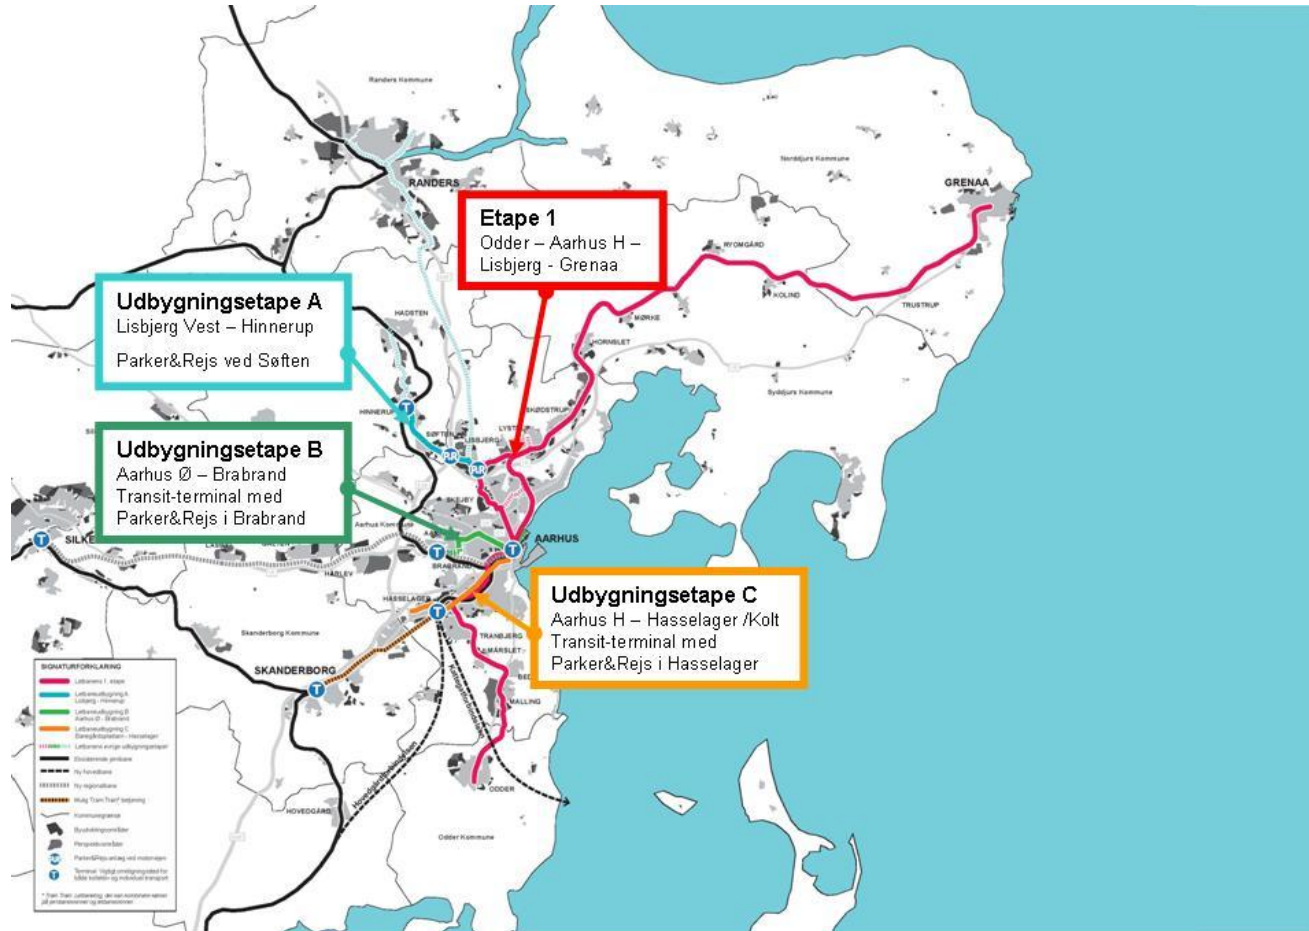

Samspil 2025

Letbanens udbygningsetaper